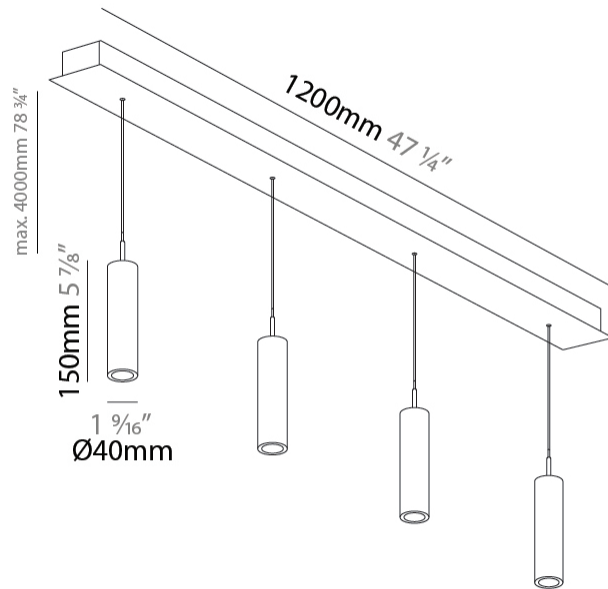

GENERAL

Series: G-Mini Channel
Subseries: G-Mini Channel Hangover
Brand: Prolight
Division: Architectural
Mounting Type: Suspension
Mounting Location: Ceiling
Subcategory: Spots

PHYSICAL

Shape: Cylinder
Diameter (mm): 40
Diameter (in): 1 9/16
Length (mm): 1200
Length (in): 47 1/4
Height (mm): 150
Height (in): 5 7/8
Light Distribution: Direct
Diffuser: Shine Ring - NOR / OPL / YEL / ORA / RED / BLU / GRN
Fixture Finish: SSR / BKV / CWI / CRY / HAB / UFT / ITA / RUA / FTG / MYG / LOD / PUS / FRO / FUP / KIA / POP / BLS / SPG / MEY / GOH / GUM / CHC / COM / ABZ / JAG / OBR / MOS / ROR
Accent Finish: NOF / COP / MIR / SSS
Fixture Material: Extruded Aluminum / Steel
Cable Details: 2,000mm/78 3/4" / 4,000mm/157 1/2" - Cable, Black, Green, Orange, Red, White

ELECTRICAL

Lamp Type: LED (Zhaga Standard)
Input Wattage (W): 39
Total Output Wattage (W): 35.4
Dimming: Non-Dimmable
Driver Included: Yes
Driver Location: Integrated
Driver Type: Constant Current - Universal
Driver Class: Class 2
Input Voltage (V): 120 - 277

LED

Color Temperature (°K): 2700 / 3000 / 3500 / 4000
Max. Delivered Lumen (lm): 2776 / 2904 / 3012 / 3080
Nominal Lumen (lm): 3878 / 4056 / 4206 / 4301
CRI: >90 CRI
Lamp Life (hrs): 50000

OPTICAL

Beam Angle: 40 / 52

RATINGS AND CERTIFICATIONS

Certified By: Certified for North American Standards
IP rating: IP20